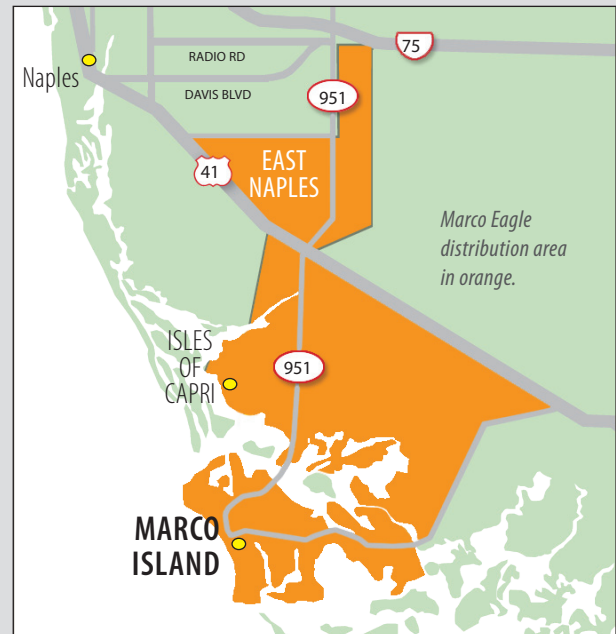

Political/National Open rate, per inch

Non-Profit/Church Same as 52x

Strip ads are offered based on space availability.

Please allow your representative to tailor a plan for your business.

*circulation figures provided by abc annual audit of 12 months ending 3/31/10.

{ WE DELIVER }

Repeat Discounts

2 pubs 10% 4 pubs 20% 6 pubs 30%

3 pubs 15% 5 pubs 25% 7 pubs 35%

Discounts apply to all ads running in multiple community publications and/or repeat ads for the same publication within a 7-day period.